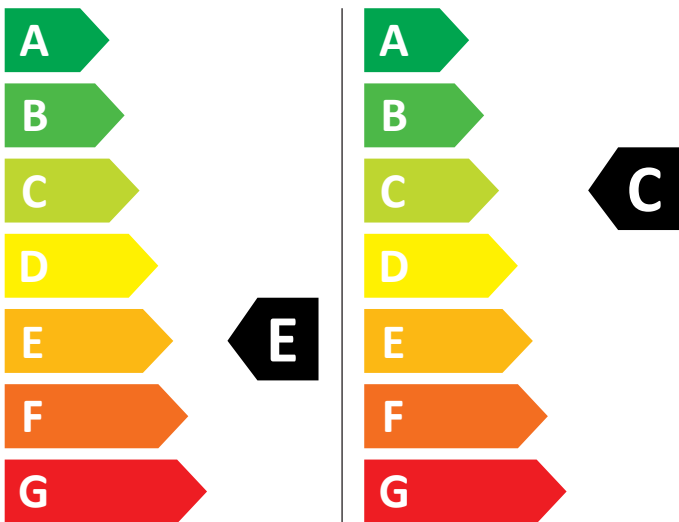

ENERG

Bosch

WNA134L0SN

313 kWh / 100

63 kWh / 100

5,0 kg

8,0 kg

70 L