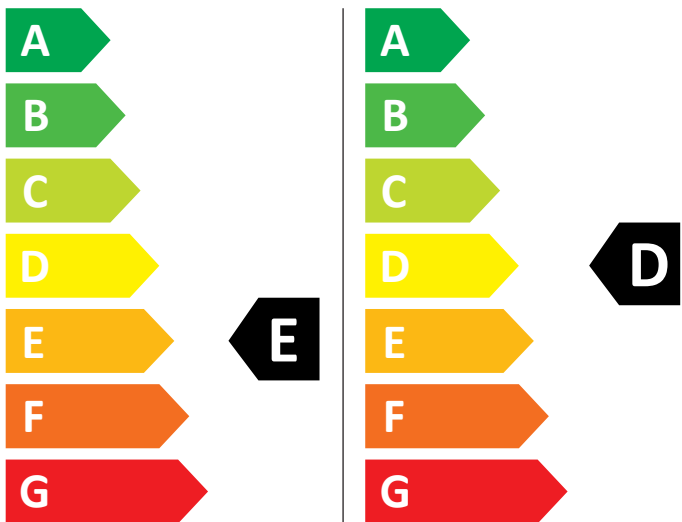

# ENERG

Beko

HTE 7616 X0 7169343800

265 kWh / 100

69 kWh / 100

4,0 kg

7,0 kg

46 L