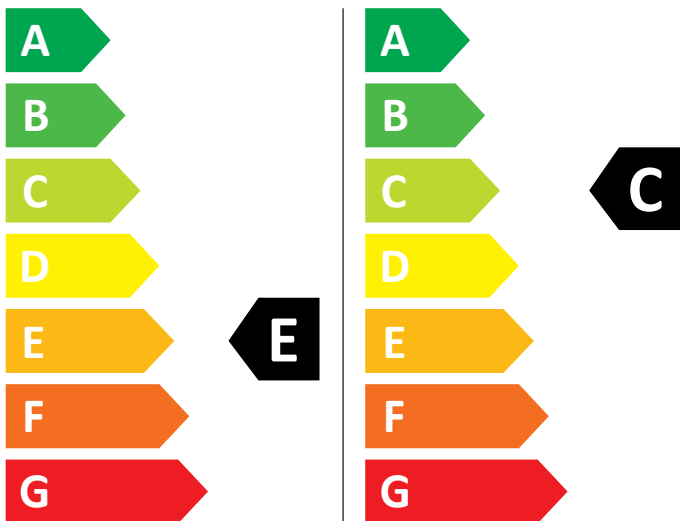

# ENERG

Bosch

WNA13401PL

313 kWh / 100

63 kWh / 100

5,0 kg

8,0 kg

70 L