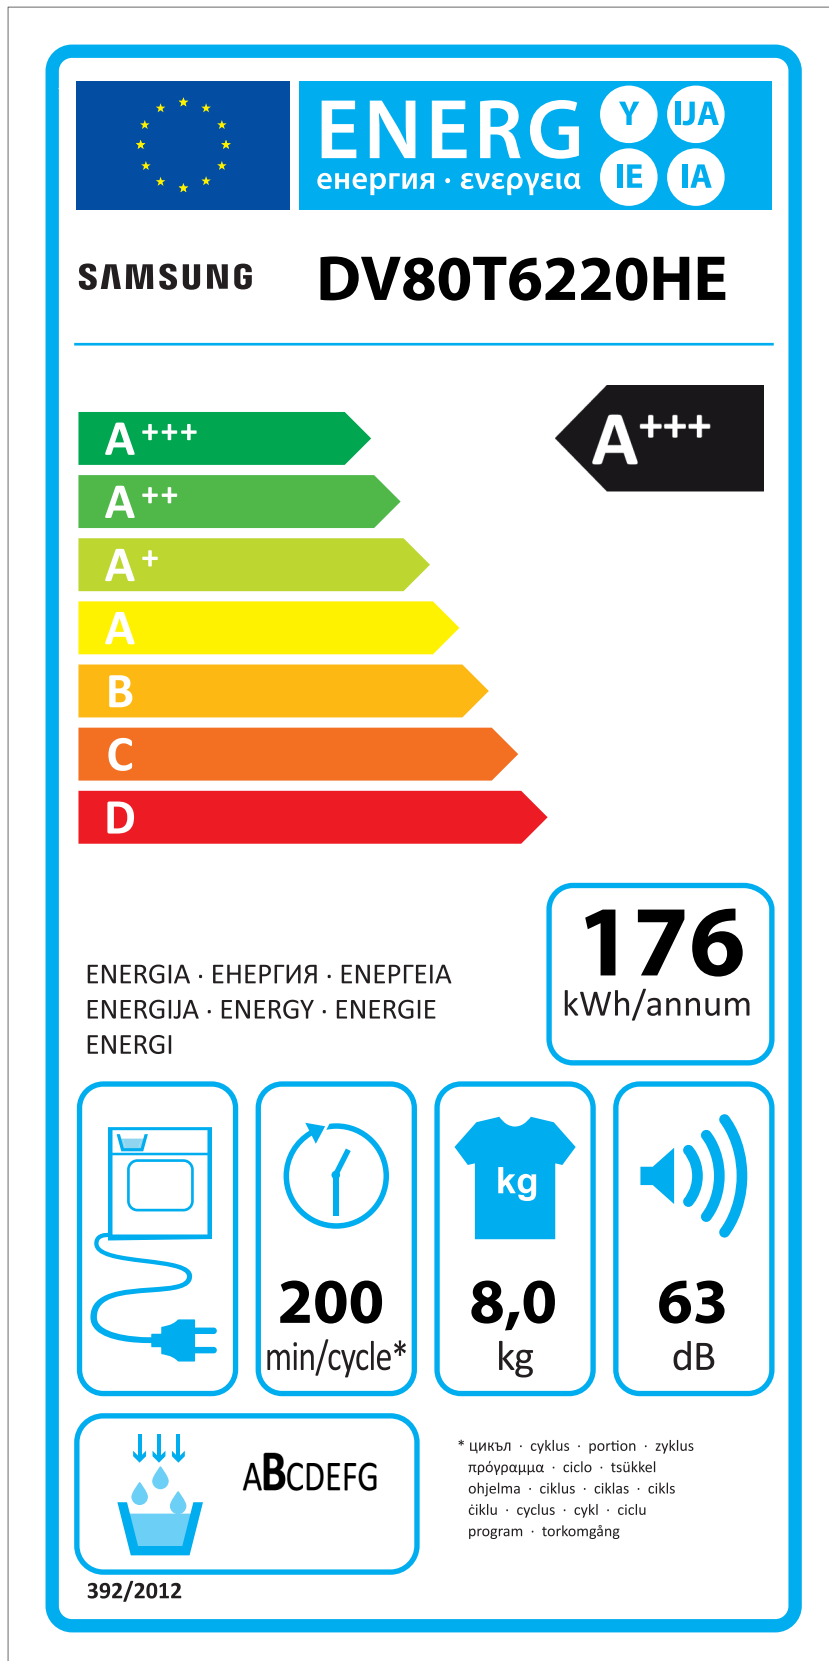

# ERP LABEL ENERGY (DRYER CONDENSER TYPE)

CODE : DC68-03225C  
Size : 110 x 220 (mm)  
Material : ART